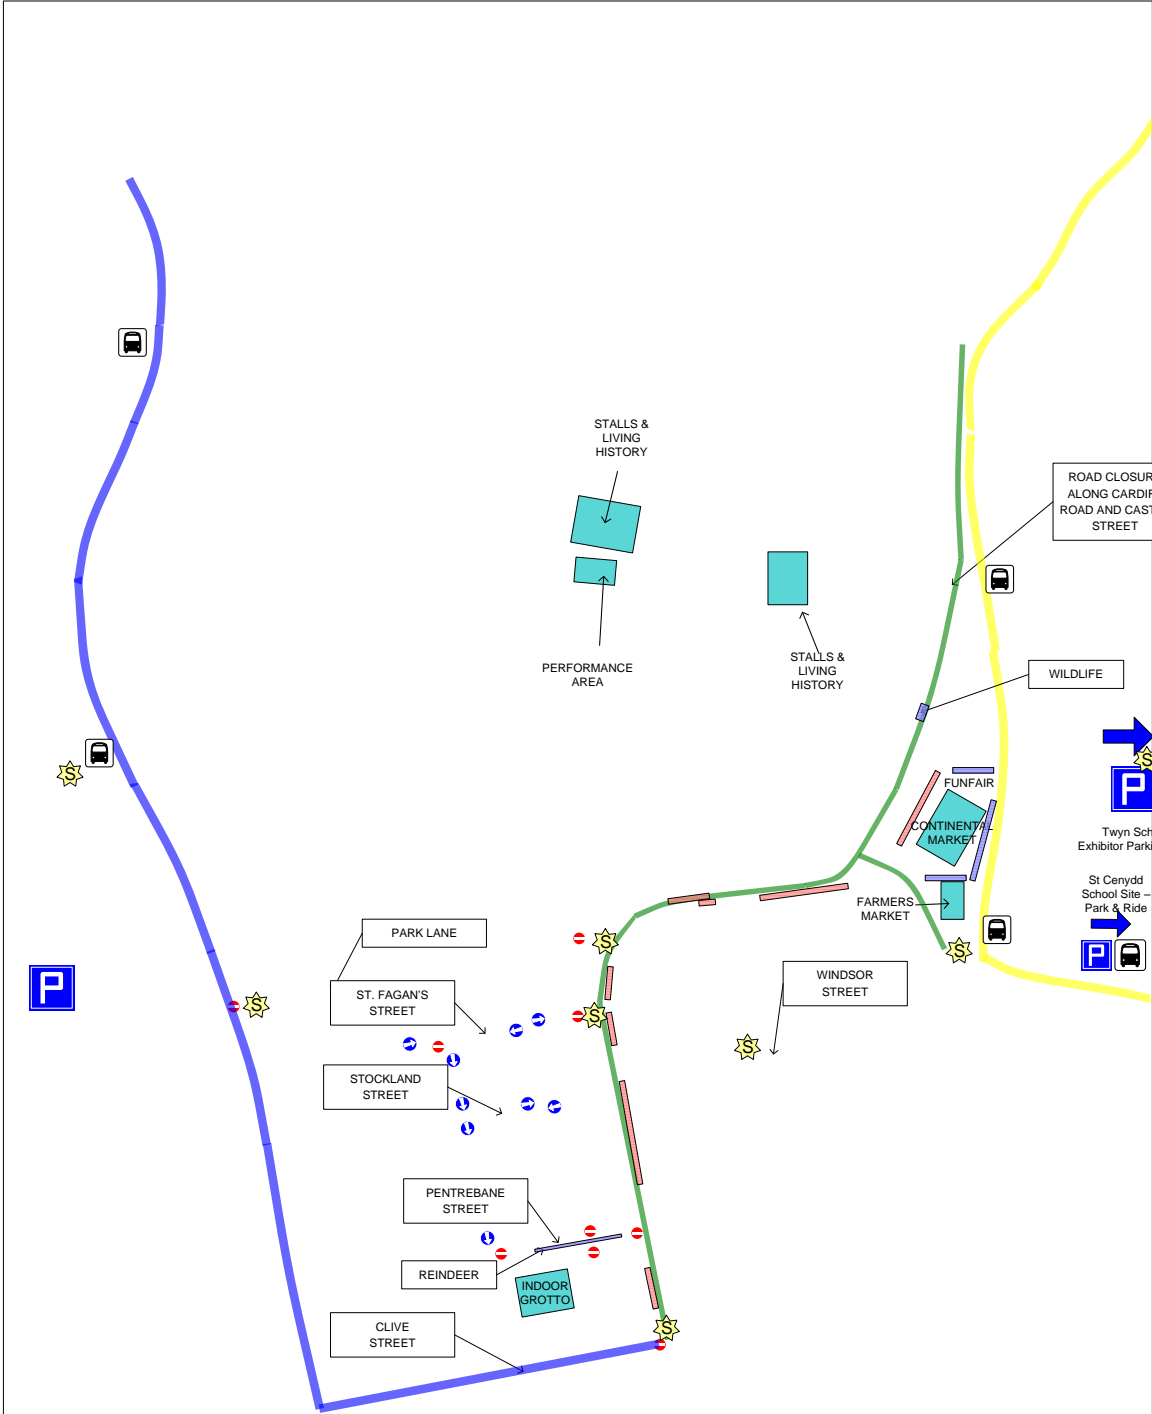

SITE PLAN

<b>Caerphilly Medieval Market 2013</b>	Green Route – Road Closed
	 Blue Route – Alternative Scheduled Services Route
	Yellow Route – Free Event Shuttle Route
	